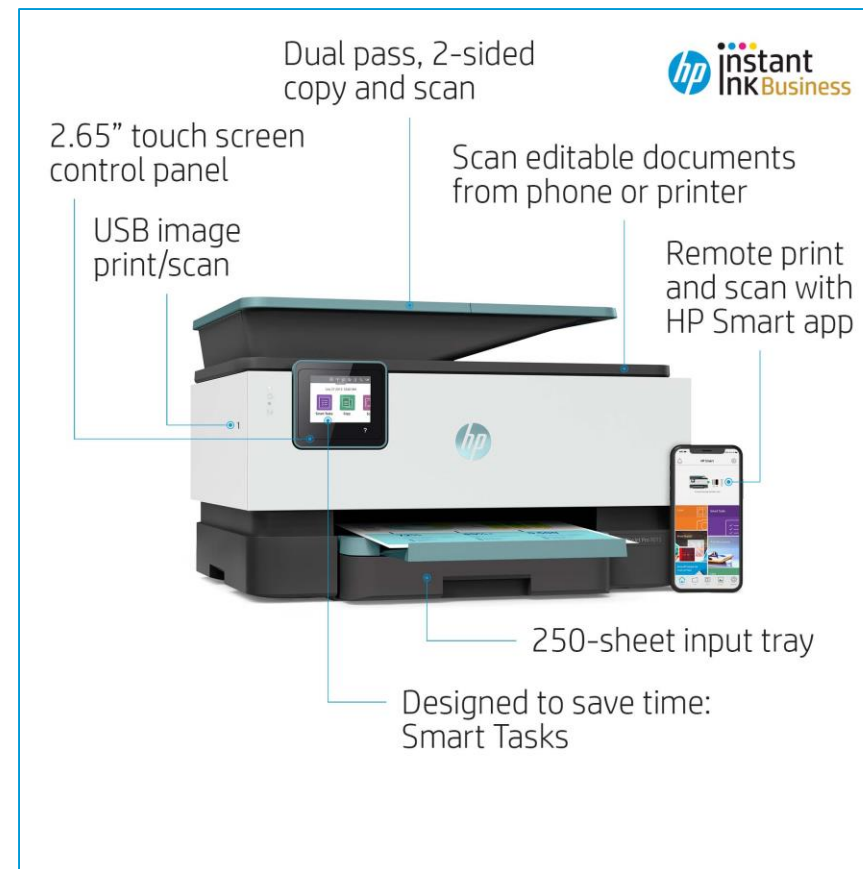

Desktop Dynamic Hot
Button

At a glance

Below the fold assets

Hero Banners

HP OfficeJet Pro 9015 All-in-One Product Carousel

[Back to TOC](#)

Click on Image to download

HP OfficeJet Pro 9015 All-in-One

Lifestyle with dimension

[Back to TOC](#)

Click on Image to download

Available in these Languages

EE | DE | FR

HP OfficeJet Pro 9015 All-in-One Product Walk Around

[Back to TOC](#)

Click on Image to download