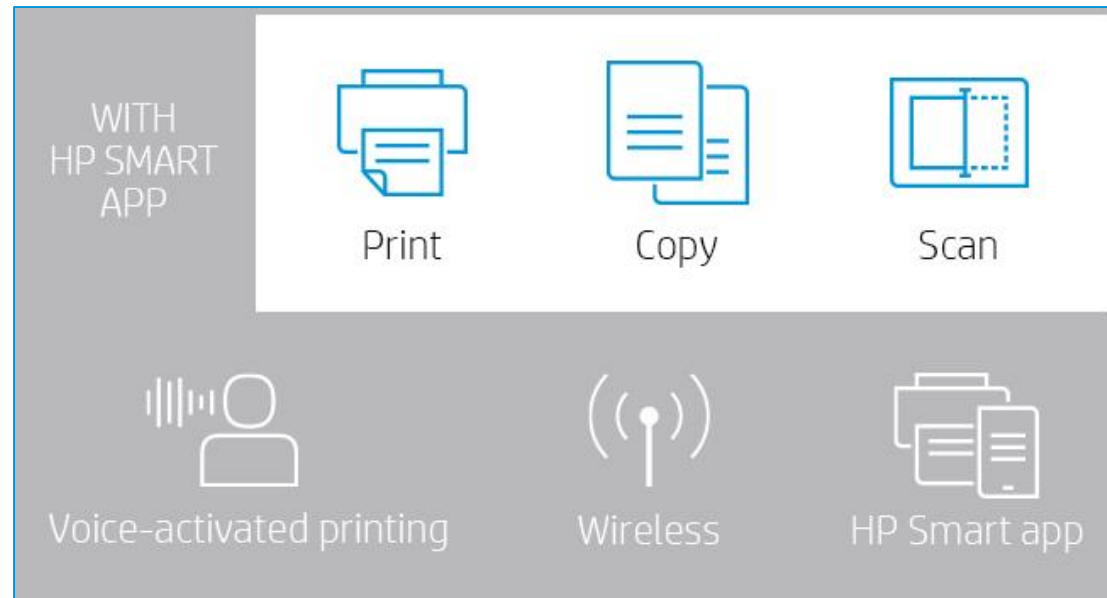

HP OfficeJet Pro 9019 All-in-One

At a glance

[Back to TOC](#)

Click on Image to download

Available in these Languages

EE | GB | FR | IT | DE | ES | PT | NL | FI | NO | SV | DA

EE | FR | IT | DE | ES | PT | NL | FI | NO | SV | DA