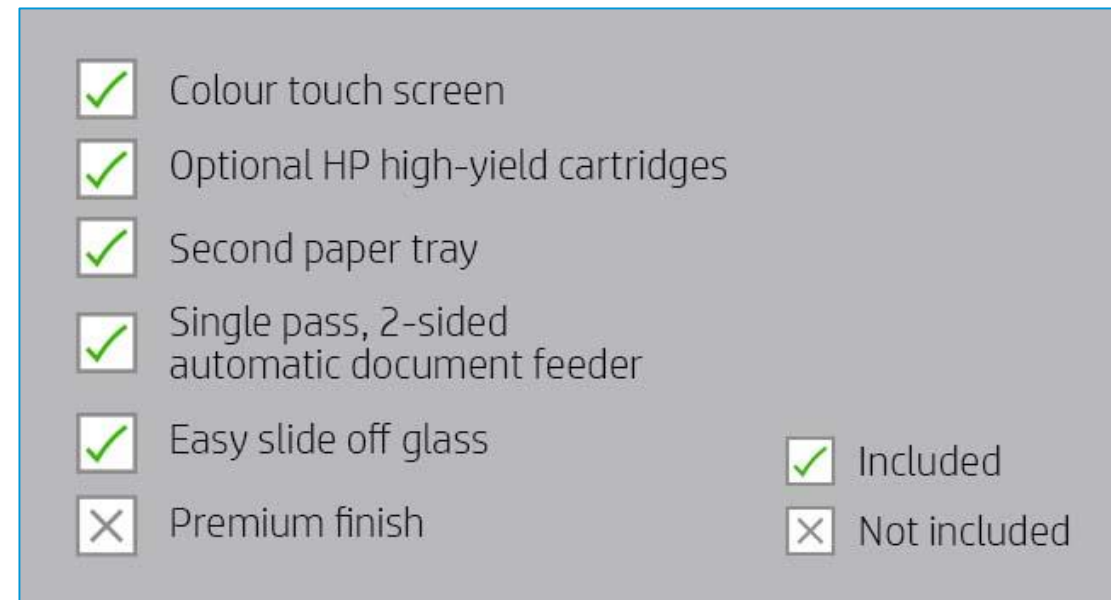

Create custom shortcuts

Freedom to work anywhere

HP OfficeJet Pro 9020 All-in-One

At a glance

[Back to TOC](#)

Click on Image to download

Available in these Languages

EE | GB | FR | IT | DE | ES | PT | NL | FI | NO | SV | DA | TR |
RU | AR | PL | EL | HE | CS | SK | SL | HR | HU | RO | BG |
SR