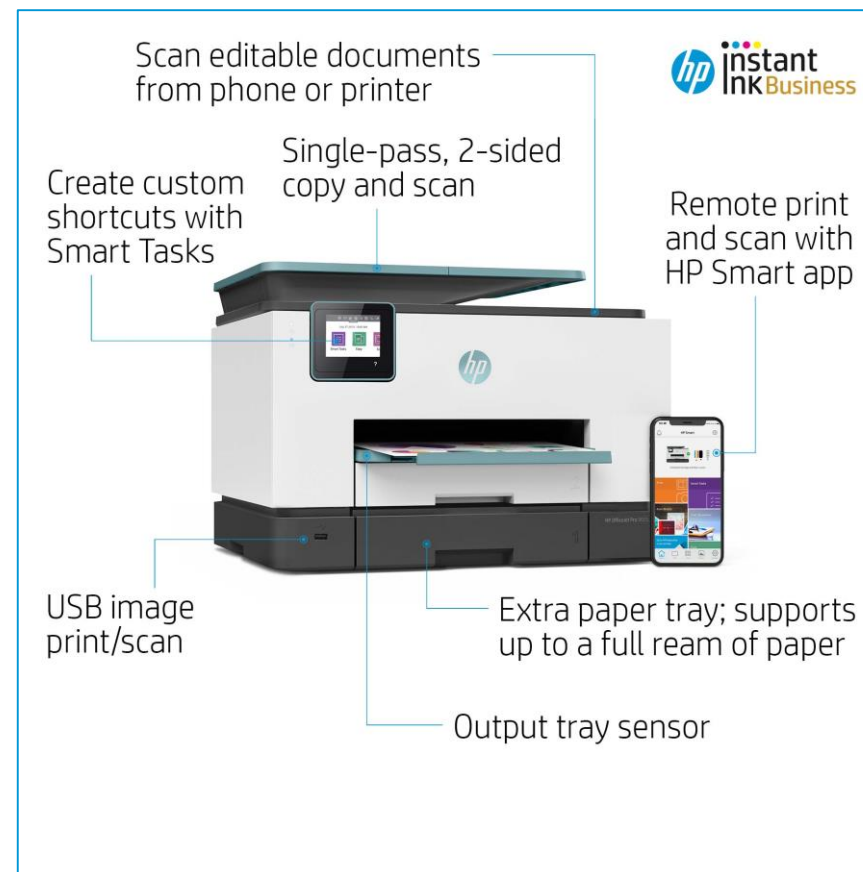

Desktop Dynamic Hot
Button

At a glance

Below the fold assets

Hero Banners

HP OfficeJet Pro 9025 All-in-One Product Carousel

[Back to TOC](#)

Click on Image to download

HP OfficeJet Pro 9025 All-in-One

Lifestyle with dimension

[Back to TOC](#)

Click on Image to download

Available in these Languages

EE | DE | ES | FR | IT

HP OfficeJet Pro 9025 All-in-One Product Walk Around

[Back to TOC](#)

Click on Image to download