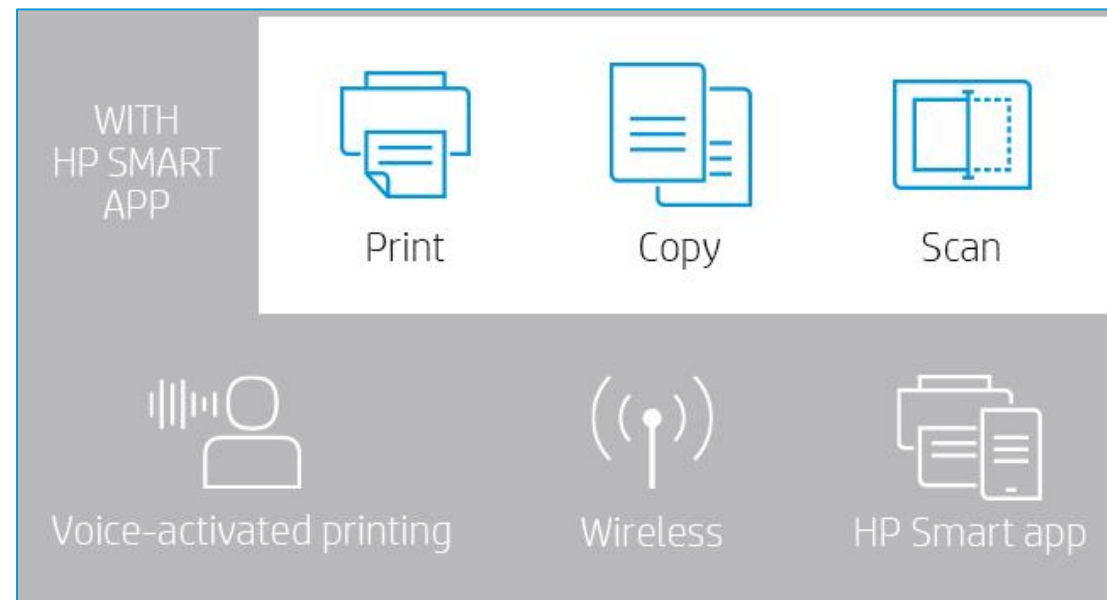

Create custom shortcuts

Freedom to work anywhere

HP OfficeJet Pro 9020 All-in-One

At a glance

[Back to TOC](#)

Click on Image to download

Available in these Languages

EE | GB | FR | IT | DE | ES | PT | NL | FI | NO | SV | DA | TR |
RU | AR | PL | EL | HE | CS | SK | SL | HR | HU | RO | BG |
SR