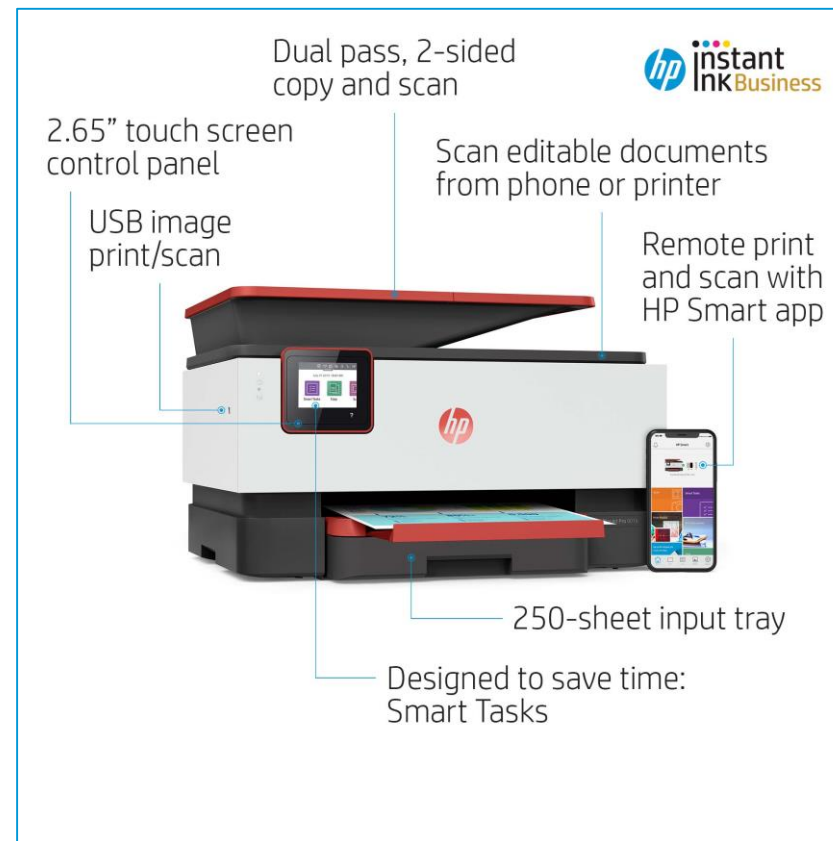

Desktop Dynamic Hot
Button

At a glance

Below the fold assets

Hero Banners

HP OfficeJet Pro 9016 All-in-One Product Carousel

[Back to TOC](#)

Click on Image to download

HP OfficeJet Pro 9016 All-in-One

Lifestyle with dimensions

[Back to TOC](#)

Click on Image to download

Available in these Languages

EE | FR | ES | DE | IT

HP OfficeJet Pro 9016 All-in-One Product Walk Around

[Back to TOC](#)

Click on Image to download

Available in these Languages

EE | GB | DE | ES | FR | IT

HP OfficeJet Pro 9016 All-in-One Desktop Dynamic Hot Button

[Back to TOC](#)

Click on Image to download

Automate repetitive tasks to save time on scanning and expenses.