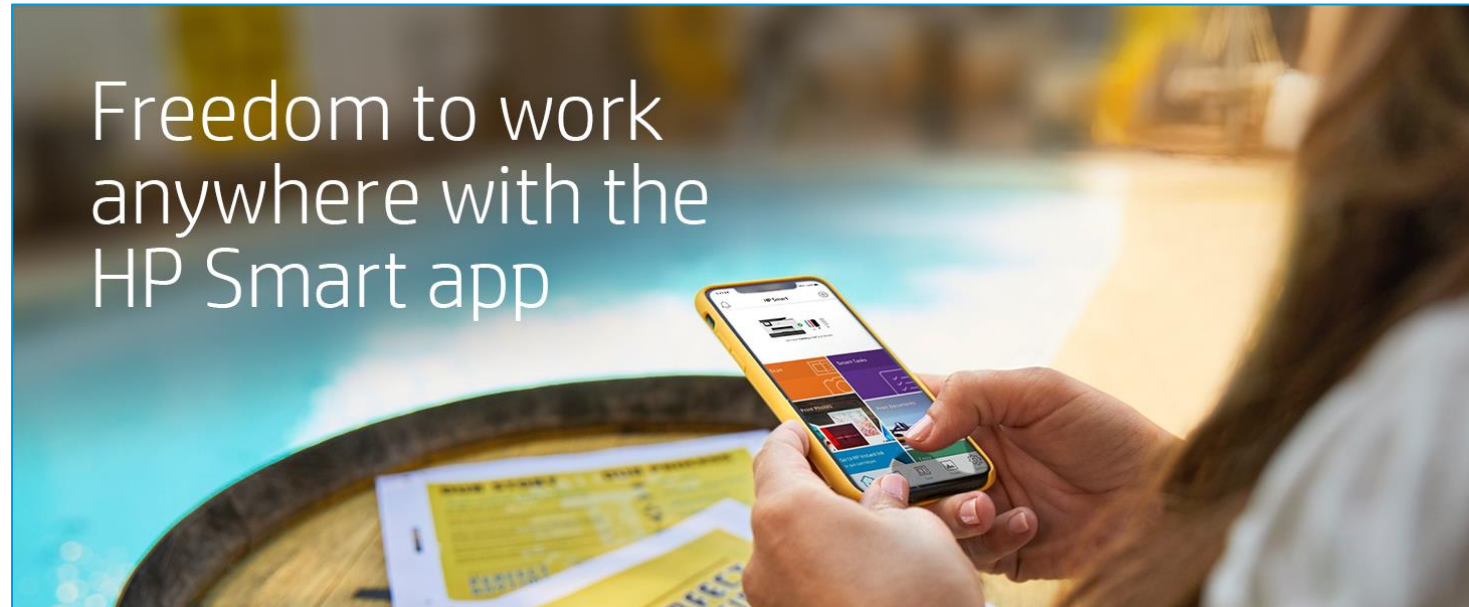

HP OfficeJet Pro 9020 All-in-One KSP Module

[Back to TOC](#)

Click on Image to download

Available in these Languages

EE | FR | IT | DE | ES | PT | NL | FI | NO | SV | DA | TR | RU |
AR | PL | EL | HE | CS | SK | SL | HR | HU | RO | BG | SR

EE | FR | IT | DE | ES | PT | NL | FI | NO | SV | DA | TR | RU |
AR | PL | EL | HE | CS | SK | SL | HR | HU | RO | BG | SR