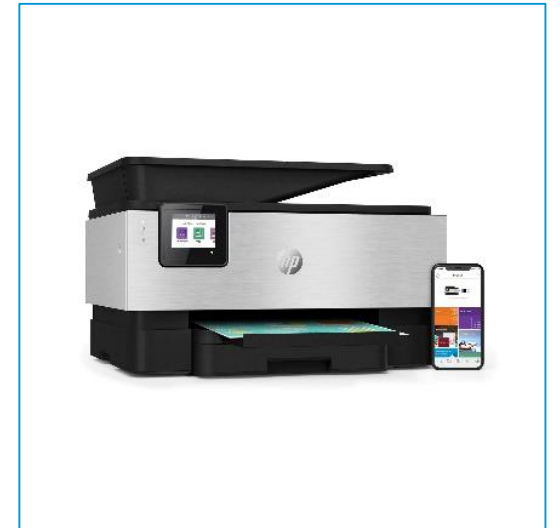

HP OfficeJet Pro 9019 All-in-One Product Carousel

[Back to TOC](#)

Click on Image to download