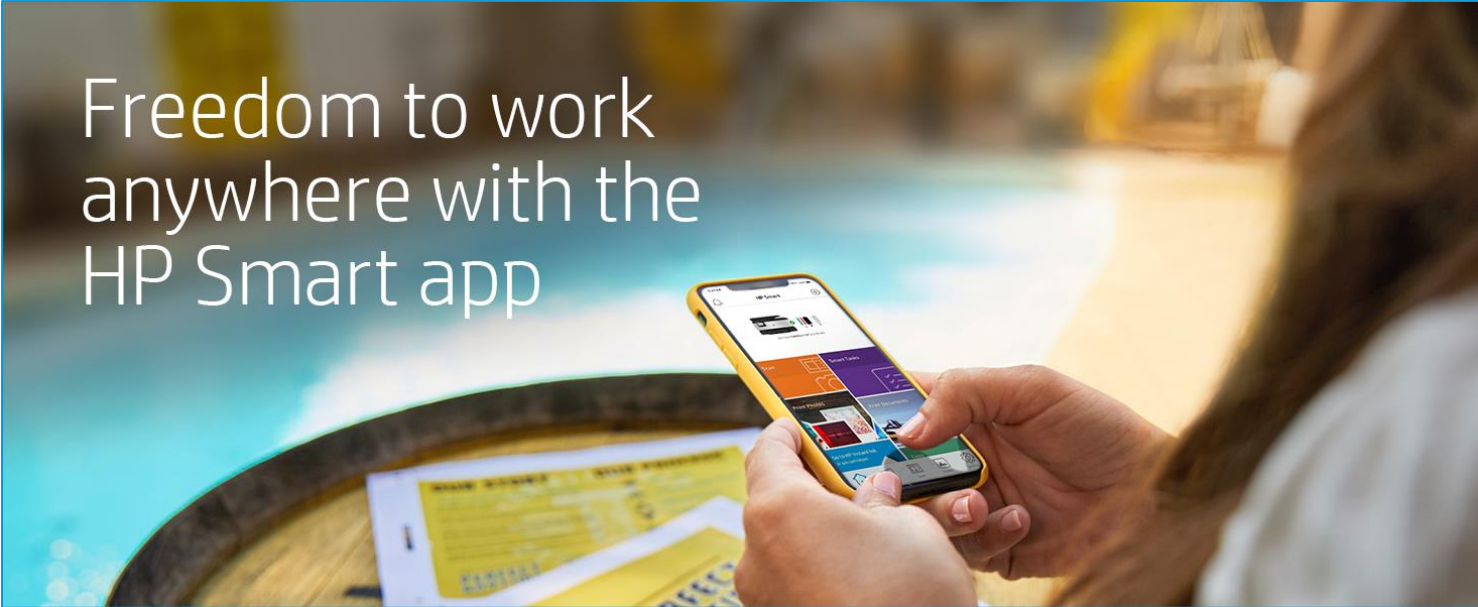

HP OfficeJet Pro 9019 All-in-One KSP Modules

[Back to TOC](#)

Click on Image to download

Available in these Languages

EE | FR | IT | DE | ES | PT | NL | FI | NO | SV | DA

EE | FR | IT | DE | ES | PT | NL | FI | NO | SV | DA