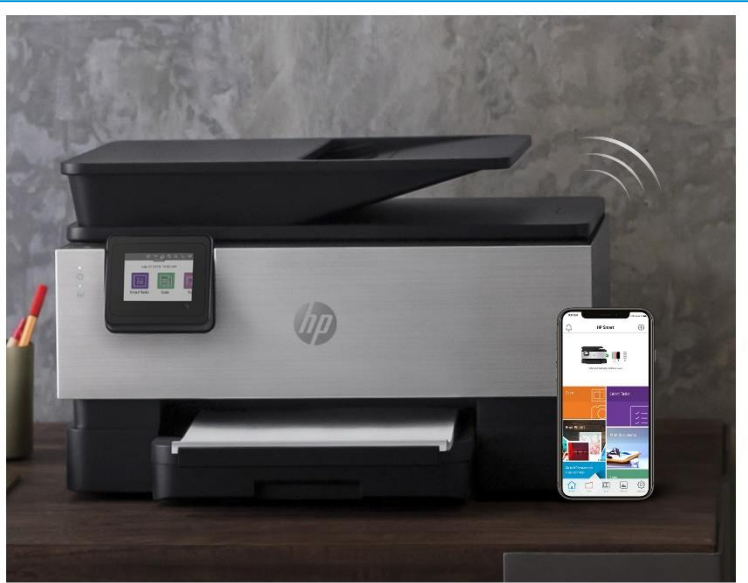

Self-healing Wi-Fi detects and resolves connectivity issues to keep you connected.