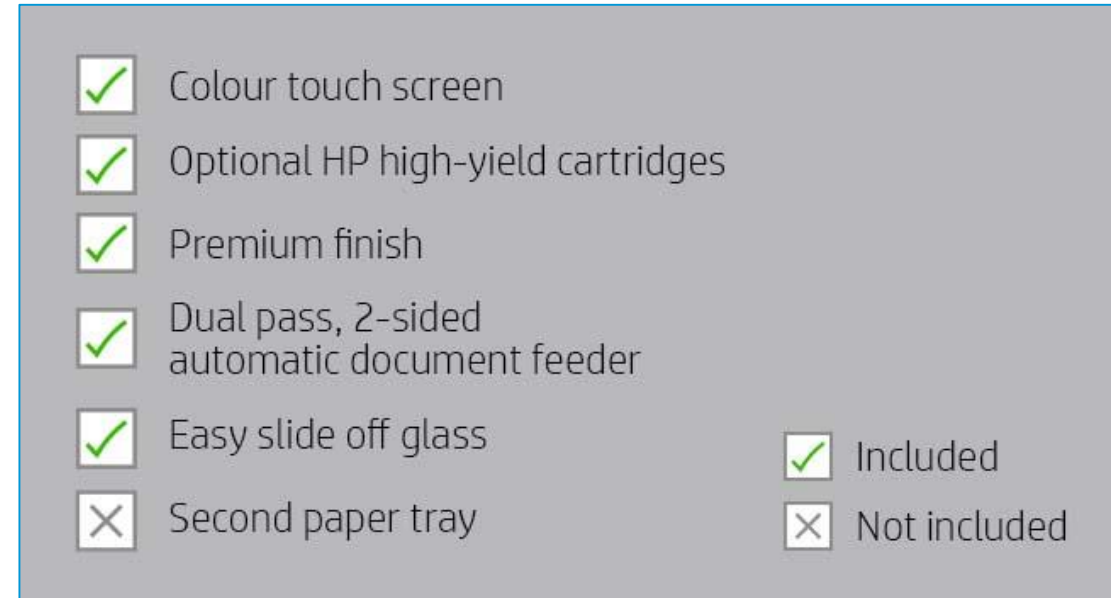

HP OfficeJet Pro 9019 All-in-One

At a glance

[Back to TOC](#)

Click on Image to download

Available in these Languages

EE | GB | FR | IT | DE | ES | PT | NL | FI | NO | SV | DA

EE | FR | IT | DE | ES | PT | NL | FI | NO | SV | DA